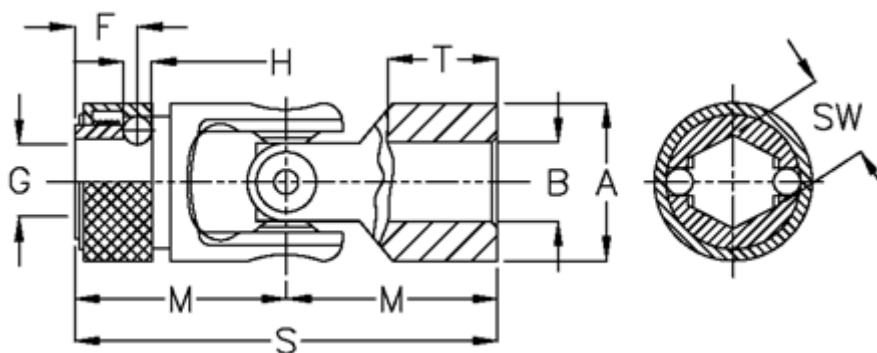

Data Sheet

Article number: 07640426

Description: Cross joint w/needle bearing
W/rapid change coupling, 0.640.426

Measures

A	= 40	sw = 20.00
B H7	= 20	T = 32
F	= 19.0	
G	= 18.0	
H	= 8.00	
M	= 54	
MD max N m	= 80	
s	= 108	